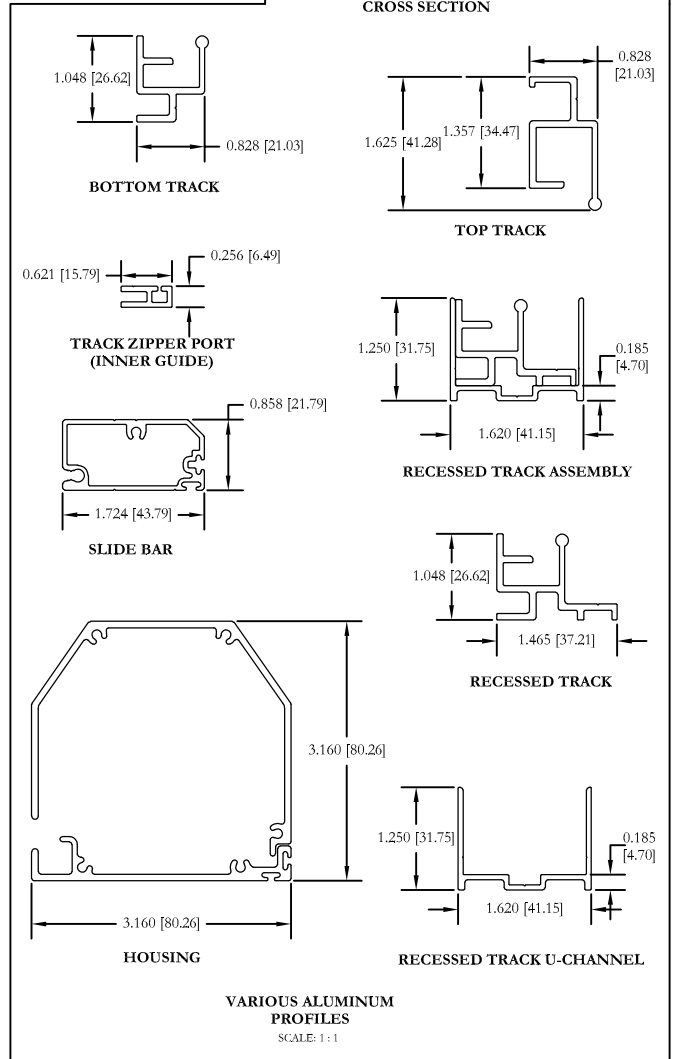

MANUAL WALL SCREEN

Detail Views

ALL DIMENSIONS ARE SHOWN IN INCHES WITH MILLIMETERS IN BRACKETS

- NOTE(S):
1. DRAWINGS SUBJECT TO CHANGE
 2. PDF DRAWINGS ARE NON-SCALABLE ON A SHEET THIS SIZE
 3. FOR TO SCALE AUTOCAD DRAWINGS REFER TO WEB SITE