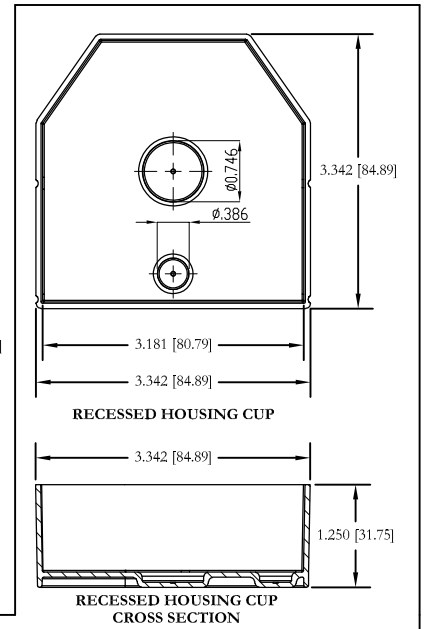

MANUAL WALL SCREEN

Detail Views

ALL DIMENSIONS ARE SHOWN IN INCHES WITH MILLIMETERS IN BRACKETS

- NOTE(S):
1. DRAWINGS SUBJECT TO CHANGE
 2. PDF DRAWINGS ARE NON-SCALABLE ON A SHEET THIS SIZE
 3. FOR TO SCALE AUTOCAD DRAWINGS REFER TO WEB SITE