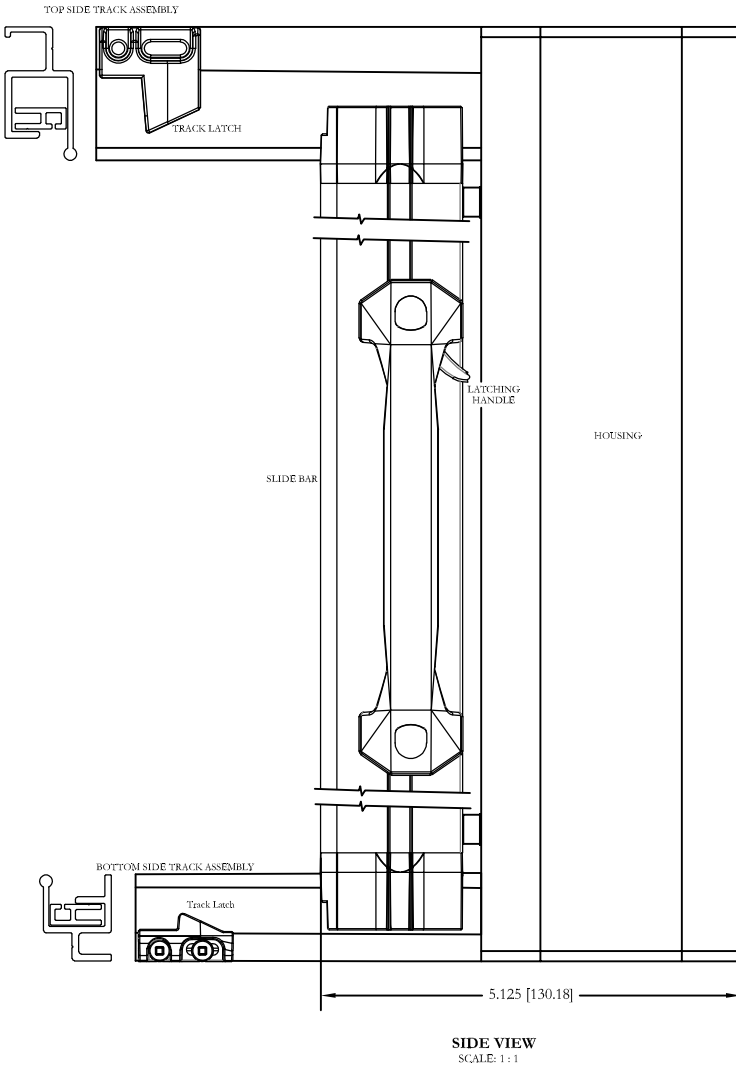

MANUAL WALL SCREEN

Detail Views

ALL DIMENSIONS ARE SHOWN IN INCHES WITH MILLIMETERS IN BRACKETS

- NOTE(S):
1. DRAWINGS SUBJECT TO CHANGE
 2. PDF DRAWINGS ARE NON-SCALABLE ON A SHEET THIS SIZE
 3. FOR TO SCALE AUTOCAD DRAWINGS REFER TO WEB SITE