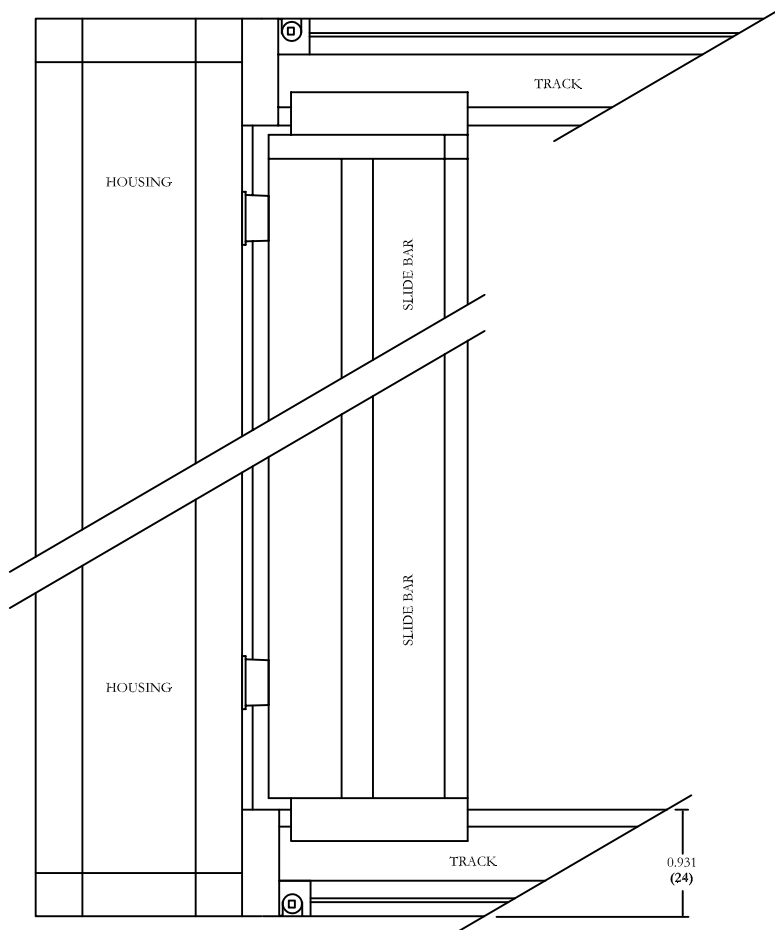

Retractable Door Design Specifications

c/w Magnet Latch System

Detail Views

All Dimensions Are Shown In Inches Millimeters In Brackets

BOTTOM VIEW

FRONT VIEW