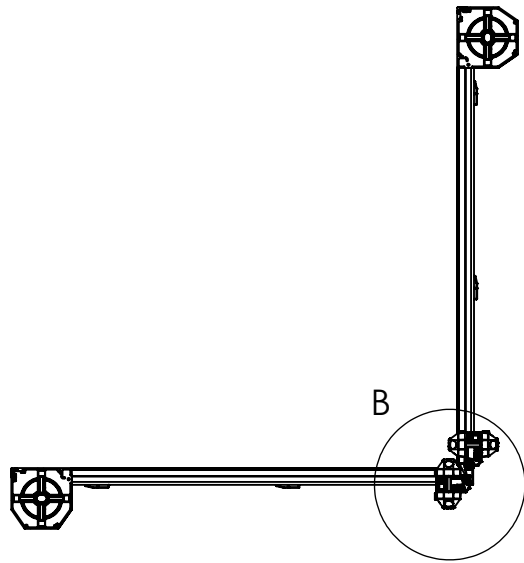

Scale 1:7

SECTION A-A

DETAIL B  
SCALE 1:2

3/4" Brushpile #68081

Track Joiner Piece #25407

Left unit overlapping right unit.